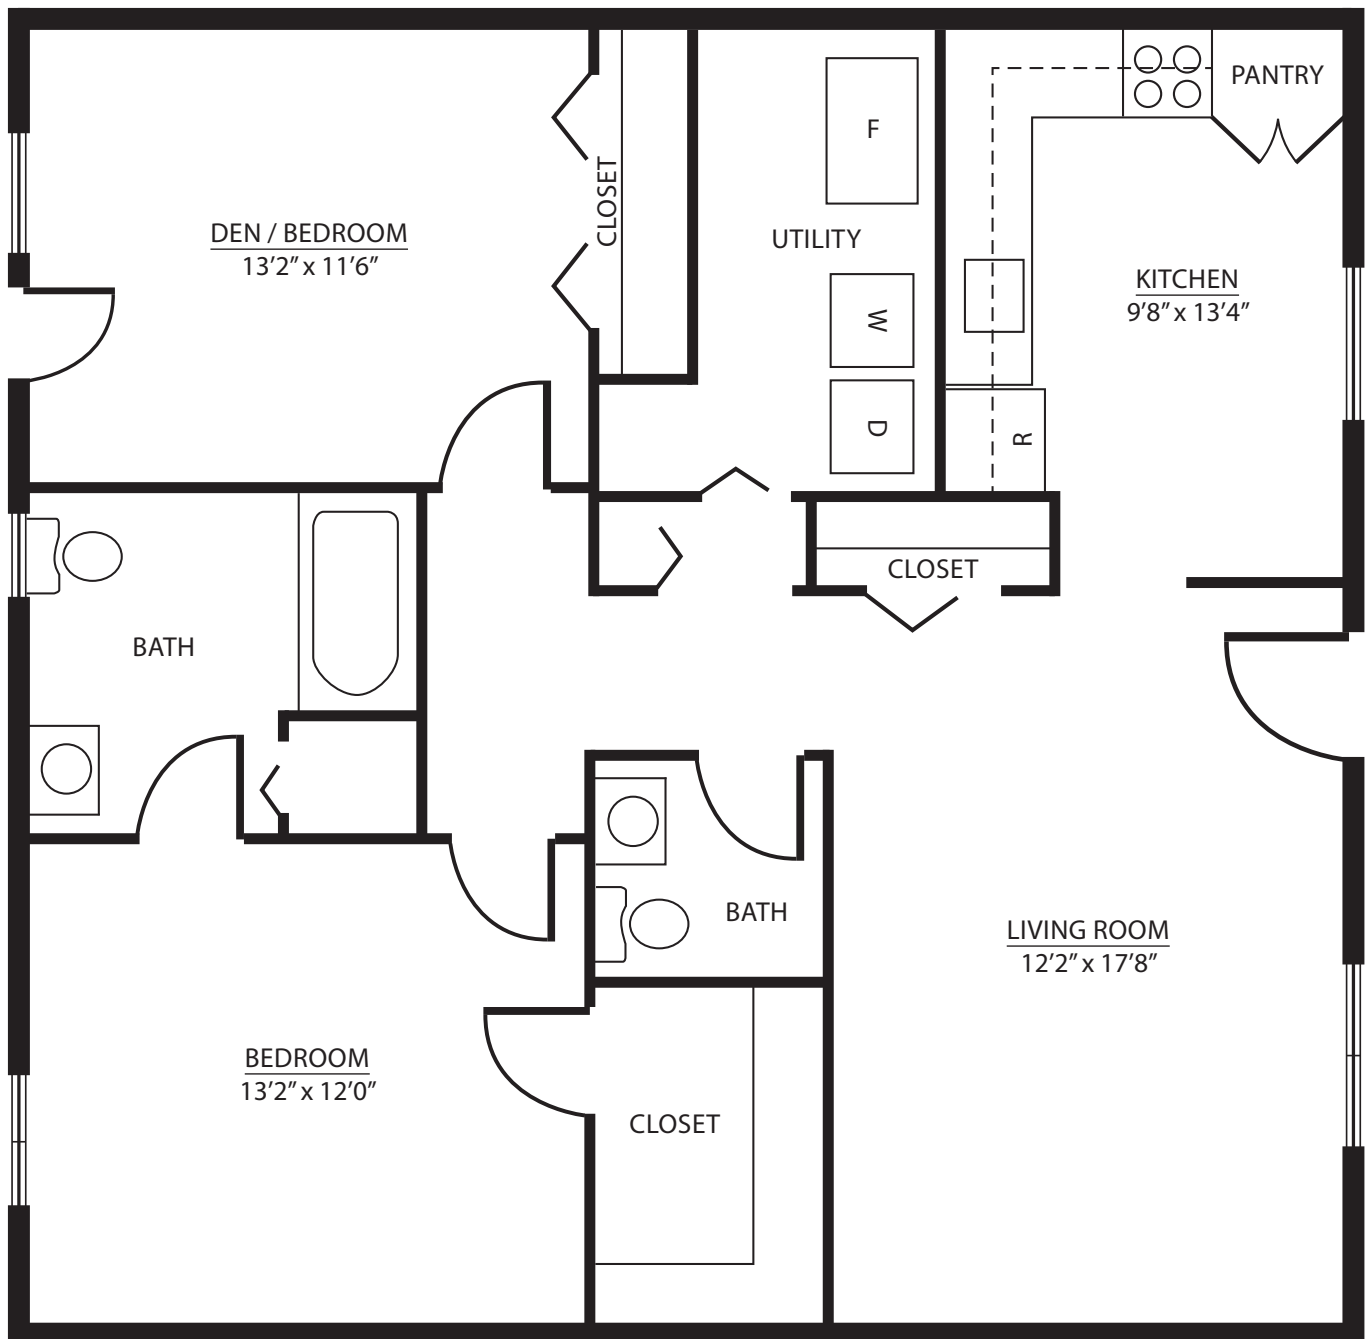

RED BUD*

2 Bedrooms | 1.5 Bathrooms | 1,025 sq. ft.

*Floor plans vary based on each individual patio home.